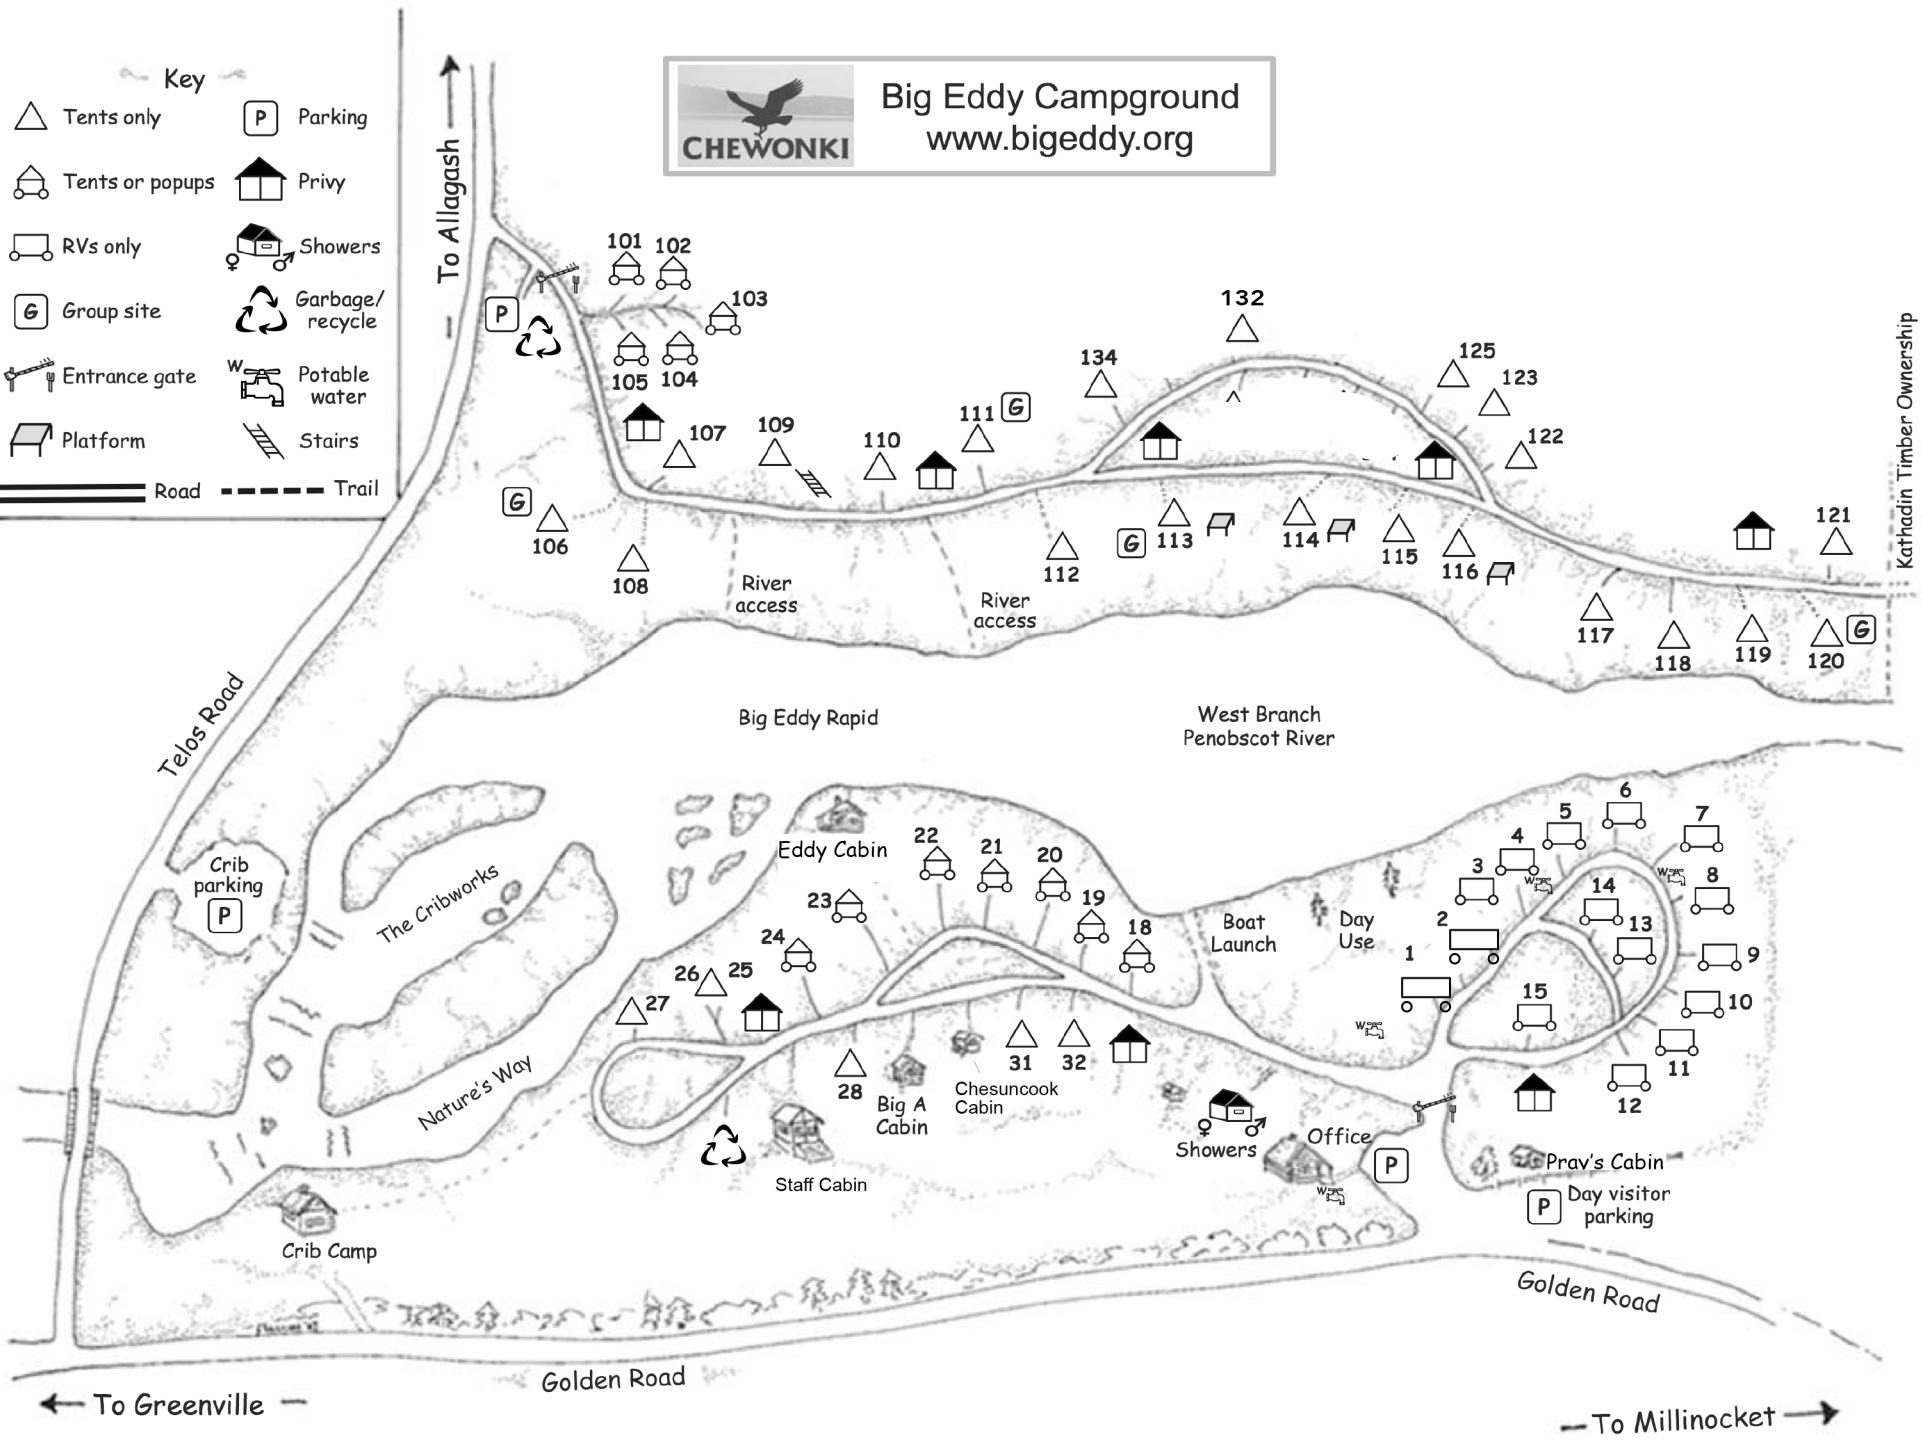

Big Eddy Campground

www.bigeddy.org

- Key**
- Tents only
 - Tents or popups
 - RVs only
 - Group site
 - Entrance gate
 - Platform
 - Parking
 - Privy
 - Showers
 - Garbage/recycle
 - Potable water
 - Stairs
 - Road
 - Trail