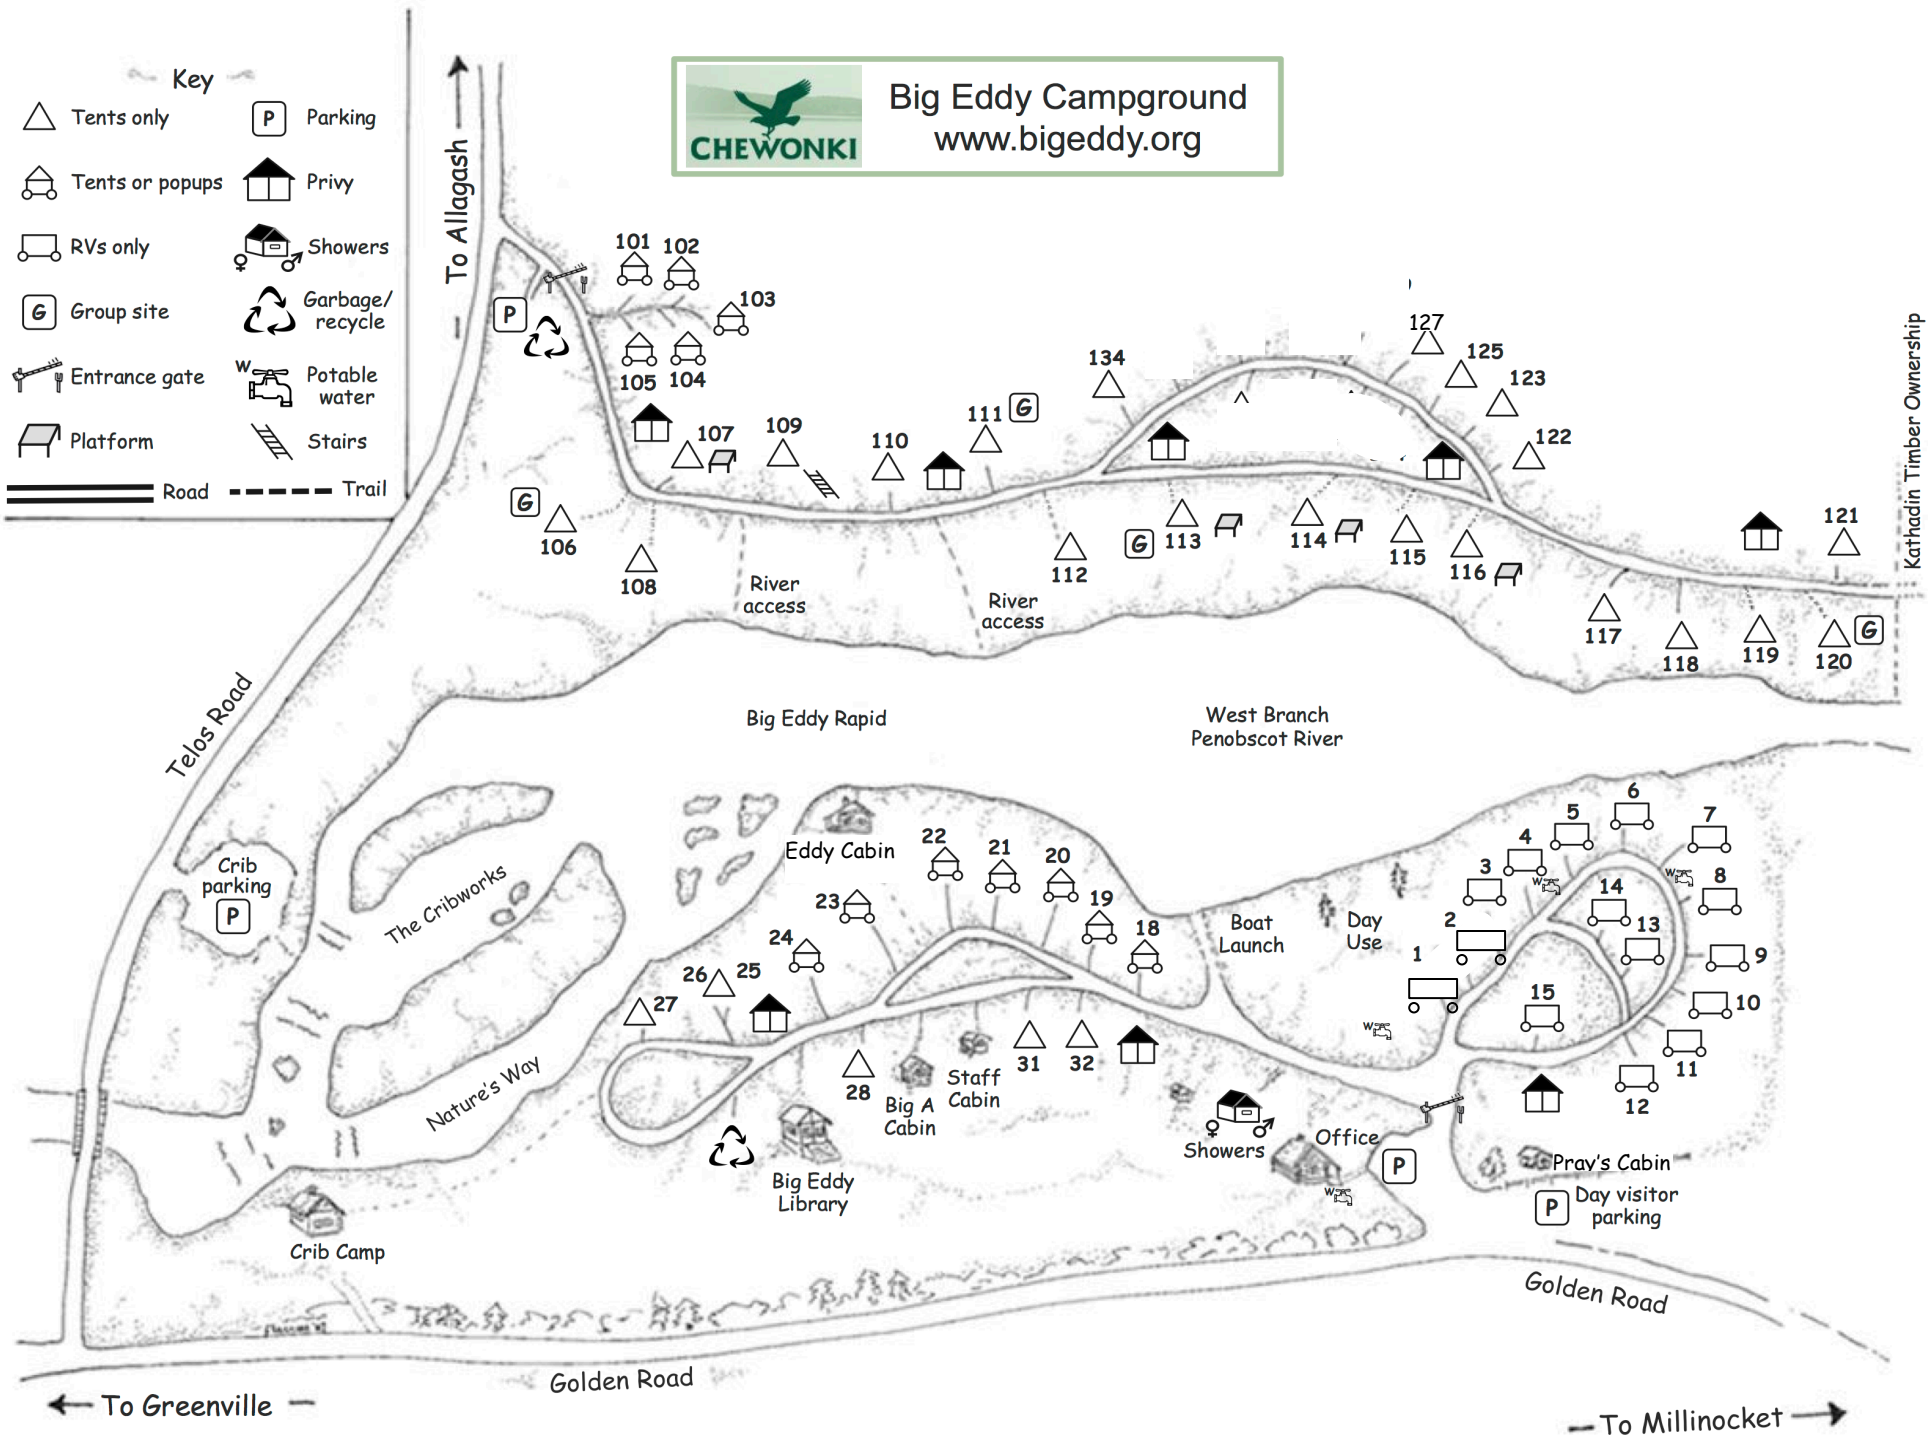

 **Big Eddy Campground**
www.bigeddy.org

- Key**
-  Tents only
 -  Tents or popups
 -  RVs only
 -  Group site
 -  Entrance gate
 -  Platform
 -  Parking
 -  Privy
 -  Showers
 -  Garbage/recycle
 -  Potable water
 -  Stairs
-  Road  Trail